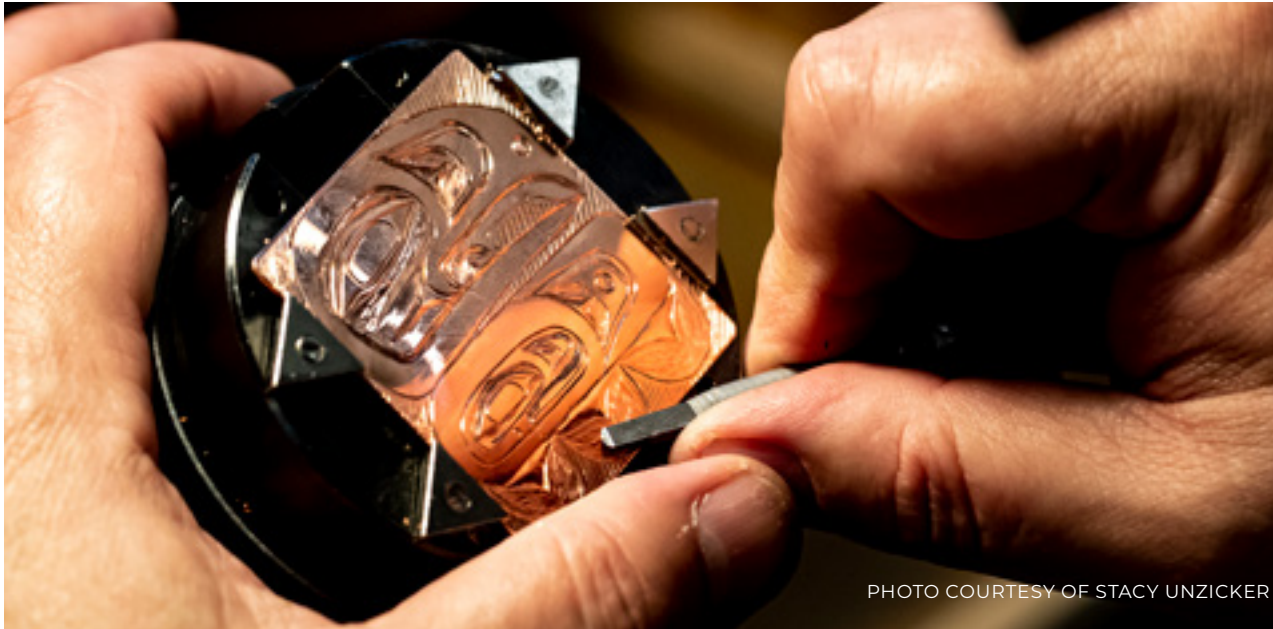

SEALASKA HERITAGE NWC ART CLASS

PHOTO COURTESY OF STACY UNZICKER

ATNANÉ HÍT

Beginner/Intermediate NWC Metals: Engraving Intensive with Abel Ryan

January 3–7

Wednesday through Friday, 5–9:30 pm
Thursday and Friday, 11–3:00 pm (optional)
Saturday and Sunday, 8–5:00 pm

Cost: \$50

SHI will provide all tools and supplies.

Apply by Dec. 27
bit.ly/engraving-intensive

Option:
Scan QR
code with
your phone
to apply

Space is limited.

Preference given to out-of-town students. A \$500 travel stipend is available. Previous engraving experience is not necessary but recommended.